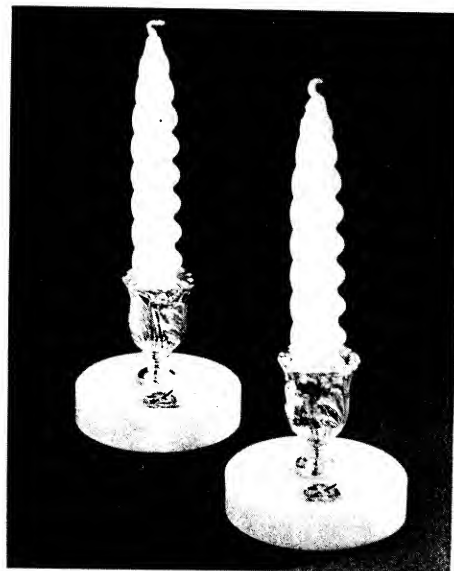

FUNCTIONAL ALL AROUND
DESK ACCESSORIES

PRICED FOR THE BUDGET
MINDED SHOPPER

SOLD ASSORTED
COLORED BASES

M75 - PERPETUAL CALENDAR

M69 - BOOK END — CAT FACE

M61 - CANDLEHOLDER WITH ROSETTE

M60 - CANDLEHOLDER

M62 - CANDLEHOLDER — DOUBLE

M67 - SCOTTIE

M90 - PIPE RACK

M91 - PIPE RACK—TRIPLE

Over 93 years of manufacturing experience insures you of products of the highest quality. Consumer acceptance has placed our products closer and closer to the top of the list of "most popular" gift items. As the world's leading producer of onyx and marble wares for home and office, our objective has always been to give the greatest possible value for the money. Something for every occasion assures you year round sales. See our display at all the major gift shows or visit one of our permanent showrooms.